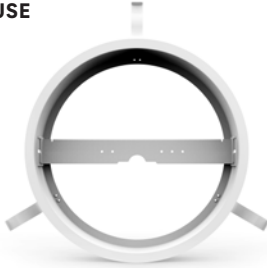

ZUBEHÖR

EINBAUGEHÄUSE

GEHÄUSE

Passend zu SLICE CIRCLE III

LOCHAUSSCHNITT Ø290mm

EINBAUTIEFE min. 80mm

WEISS

SILBER

ANTHRAZIT

EINBAUGEHÄUSE

Ø 303mm – H 80mm

	Farbe	IP-Schutzart		Artikelnummer	Preis
Einbaugehäuse zu SLICE CIRCLE III weiss		20		S40-EINBAU-271	38.00
Einbaugehäuse zu SLICE CIRCLE III silber		20		S40-EINBAU-270	38.00
Einbaugehäuse zu SLICE CIRCLE III anthrazit		20		S40-EINBAU-272	38.00